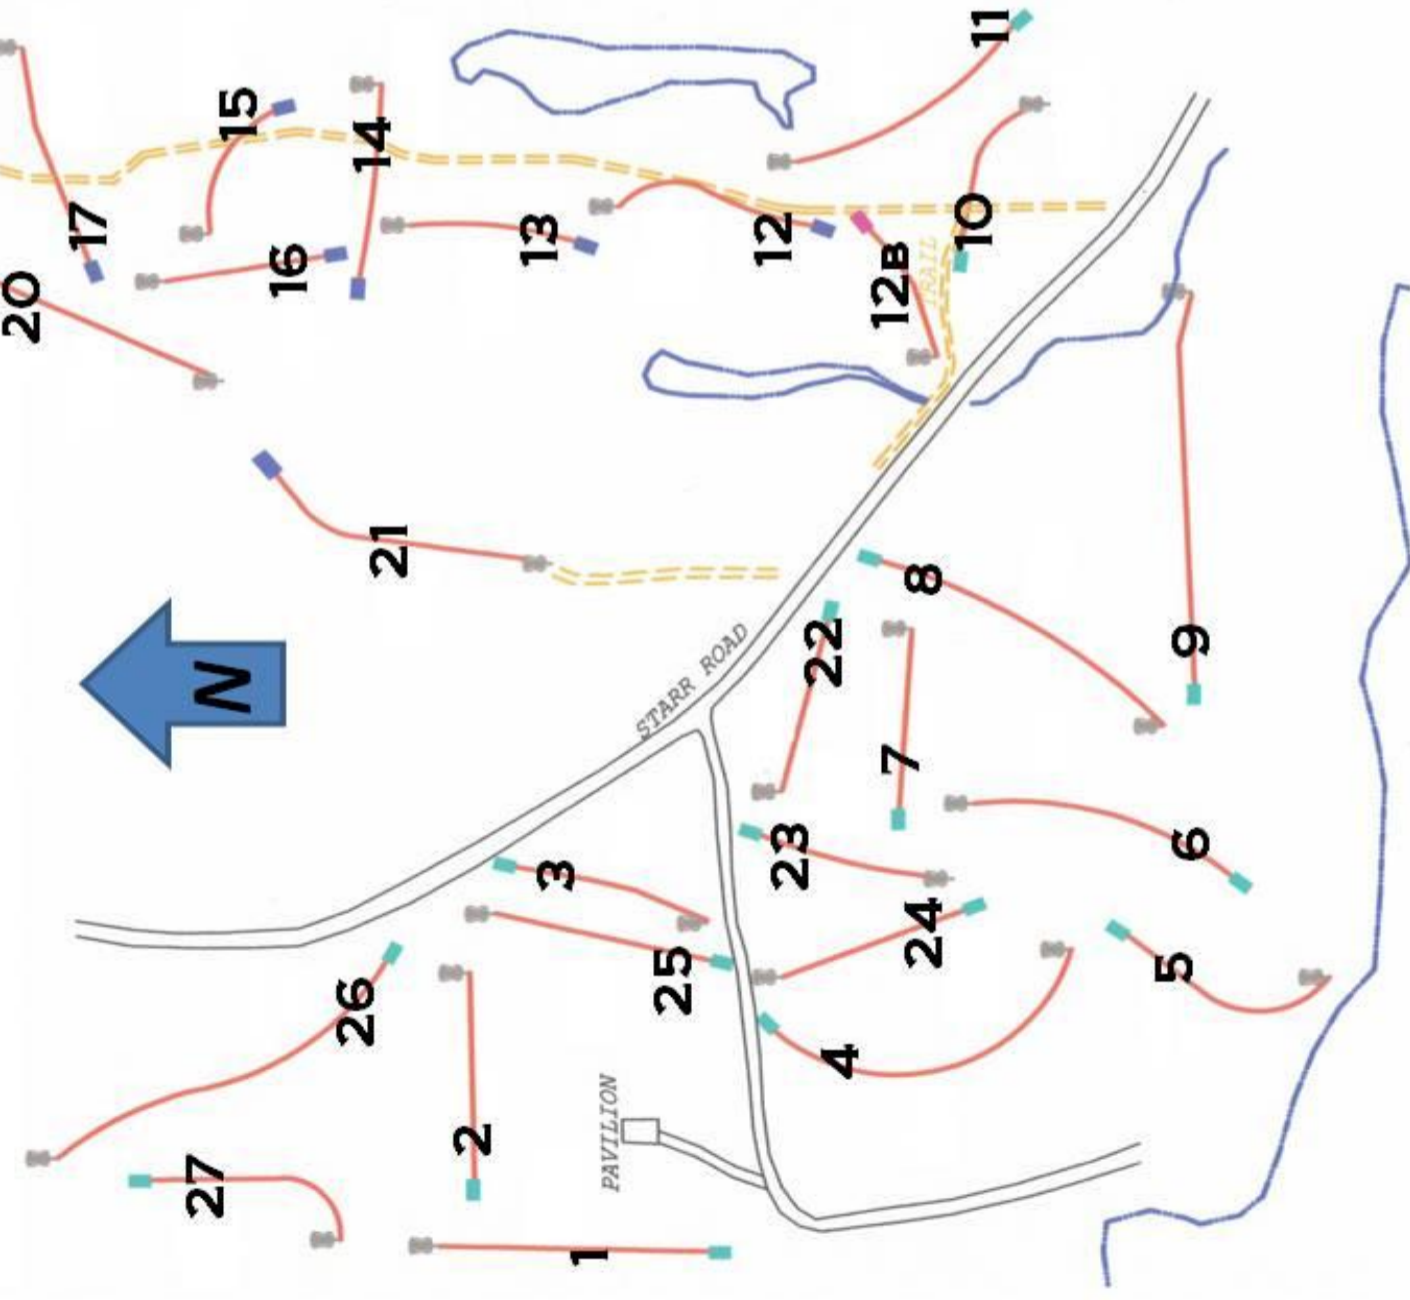

JORALEMON DISC GOLF COURSE