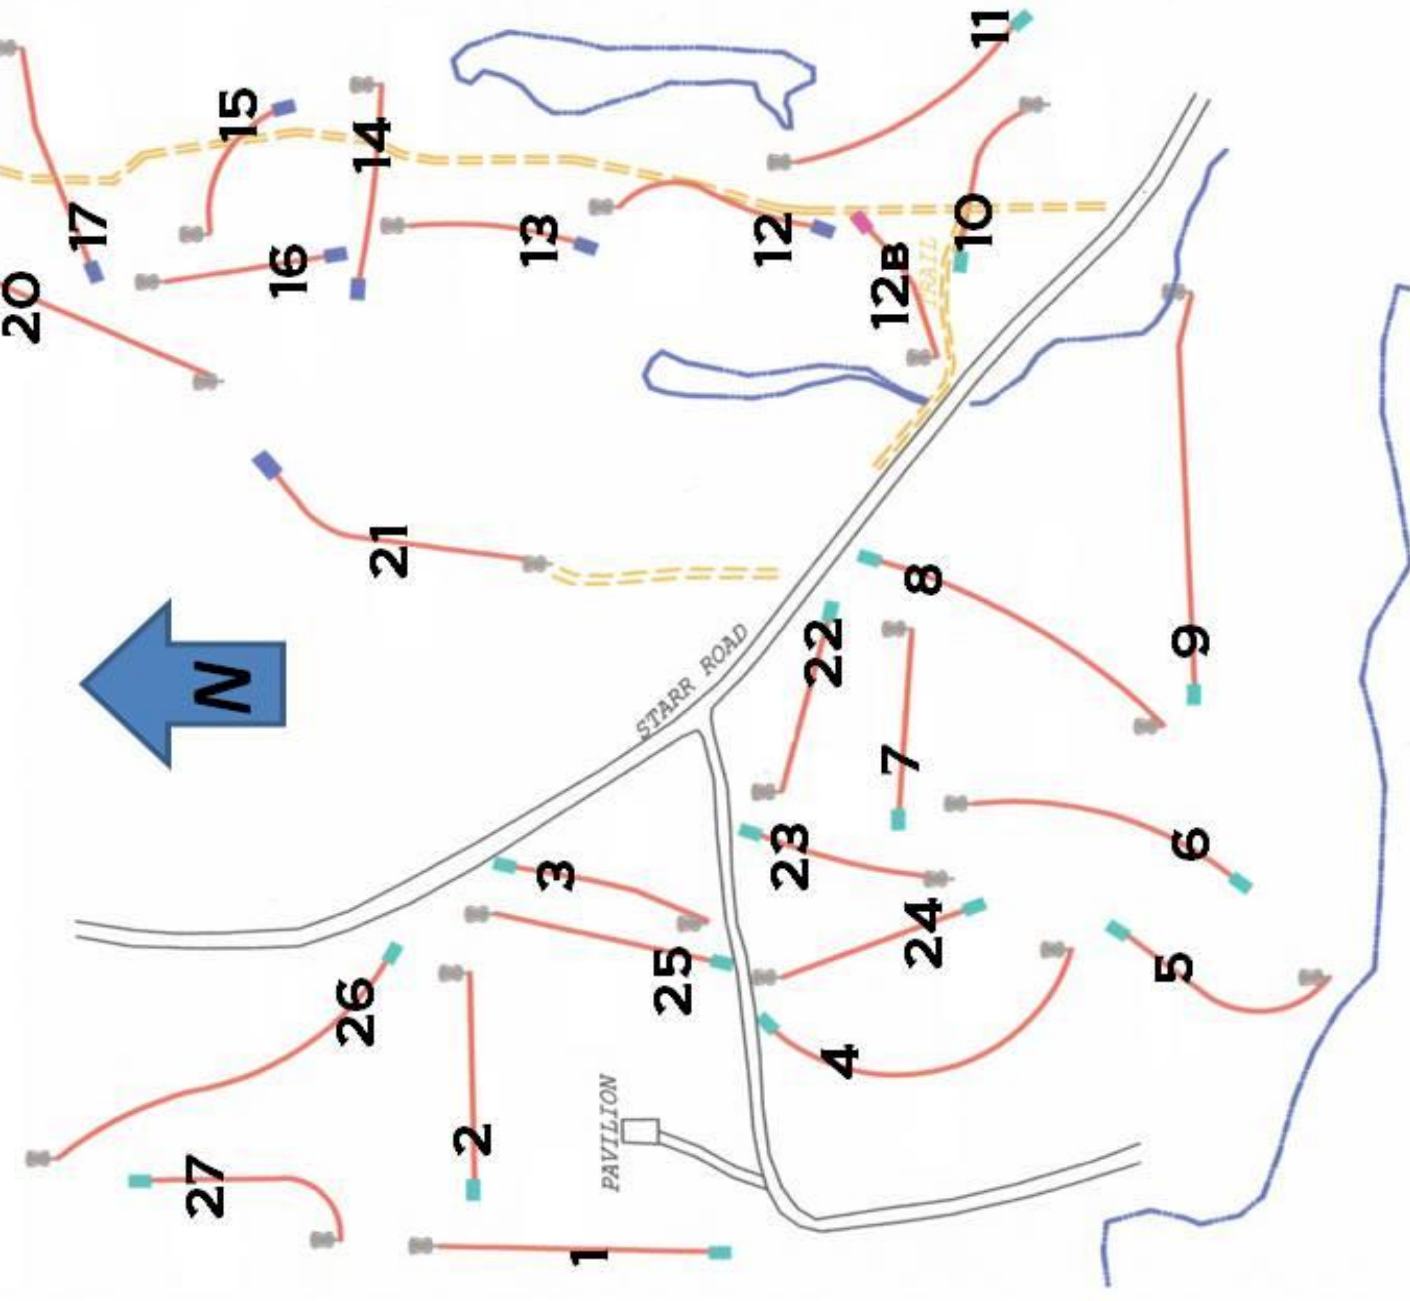

JORALEMON DISC GOLF COURSE